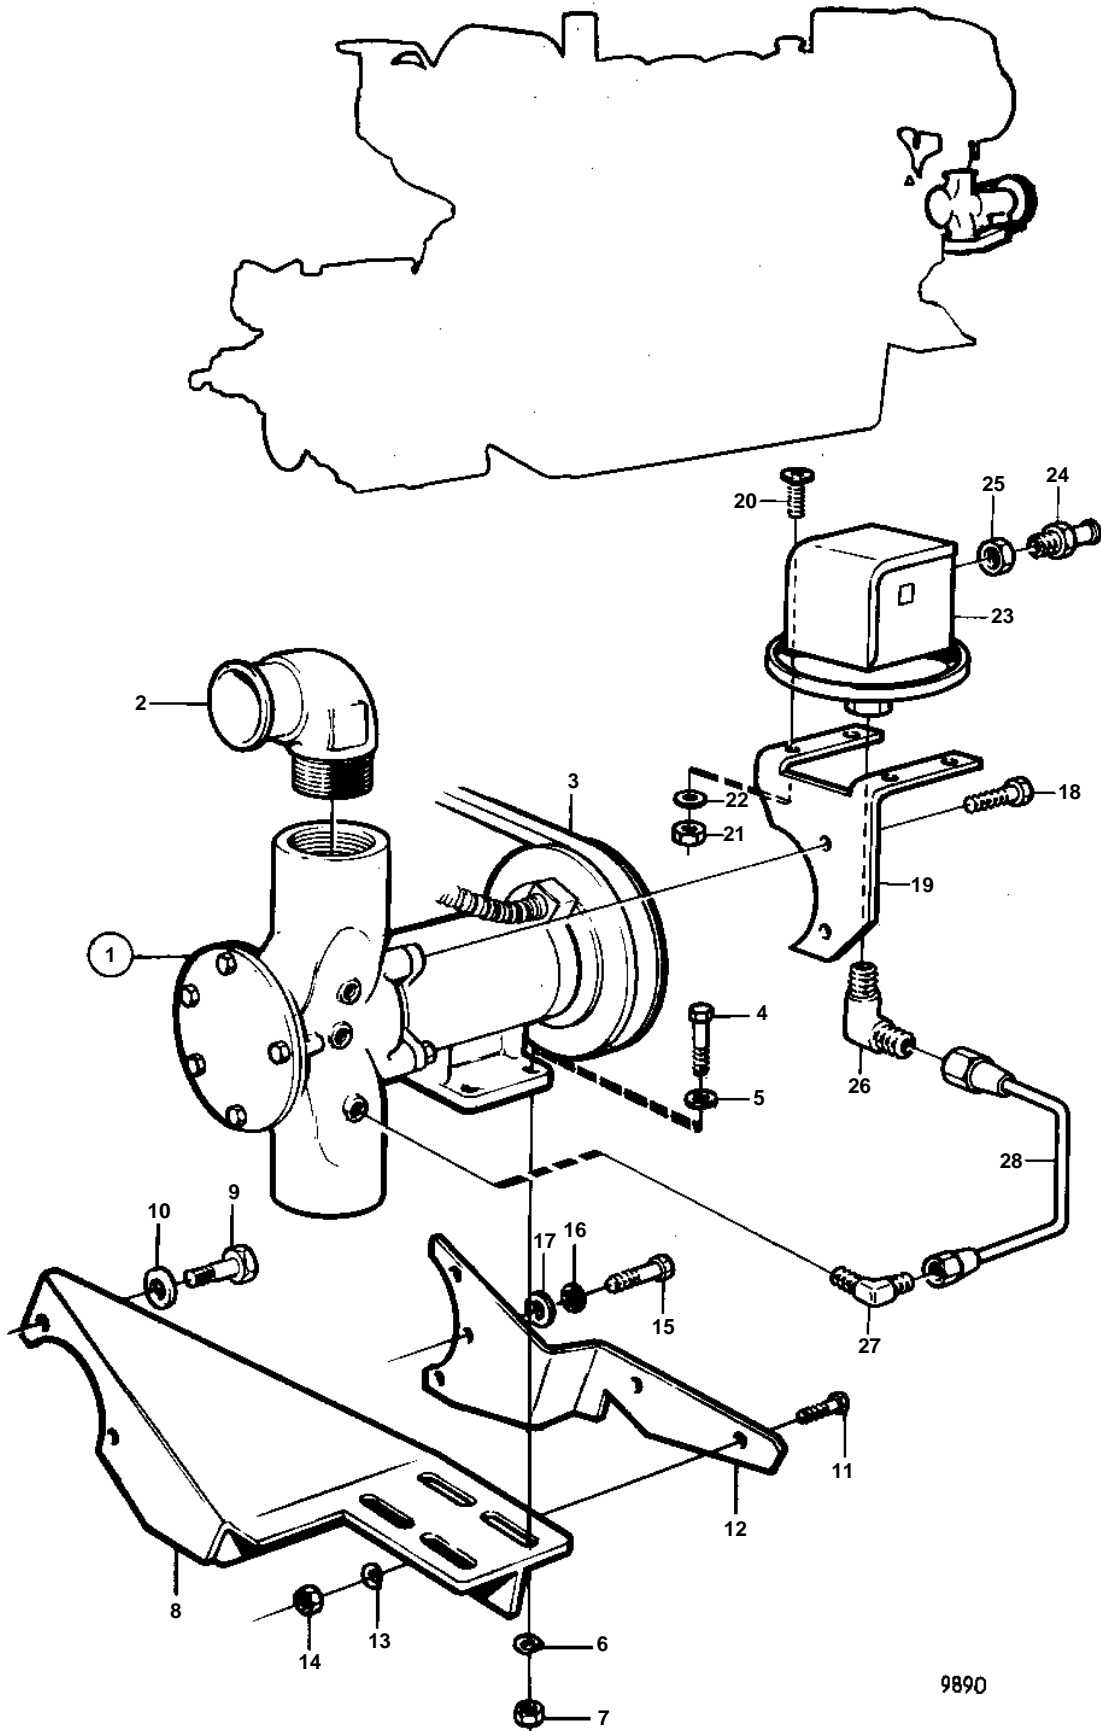

TAMD102D

9890

TAMD102D

REF	PART NO.	QTY	DESCRIPTION	SEE SEC.
1	846105	1	Water pump	
				1014
2	813644	2	Hose attachment	
3	846361	1	V-belt	
4	955535	4	Screw	
5	960148	4	Washer	
6	942336	4	Spring washer	
7	955827	4	Nut	
8	846231	1	Bracket	
9	955577	2	Screw	
10	941911	2	Spring washer	
11	955535	2	Screw	
12	846232	1	Bracket	
13	942336	2	Spring washer	
14	955827	2	Nut	
15	955535	3	Screw	
16	940097	3	Washer	
17	942336	3	Spring washer	
18	955525	2	Screw	
19	846218	1	Bracket	
20		4	Screw	
21	940119	4	Nut	
22	941904	4	Spring washer	
23	1144047	1	Switch	
24	822327	1	Cable union	
	881192	1	Cable union	
25	880243	2	Nut	
26	944155	1	Nipple	
27	954343	1	Elbow nipple	
28	846253	1	Tube	